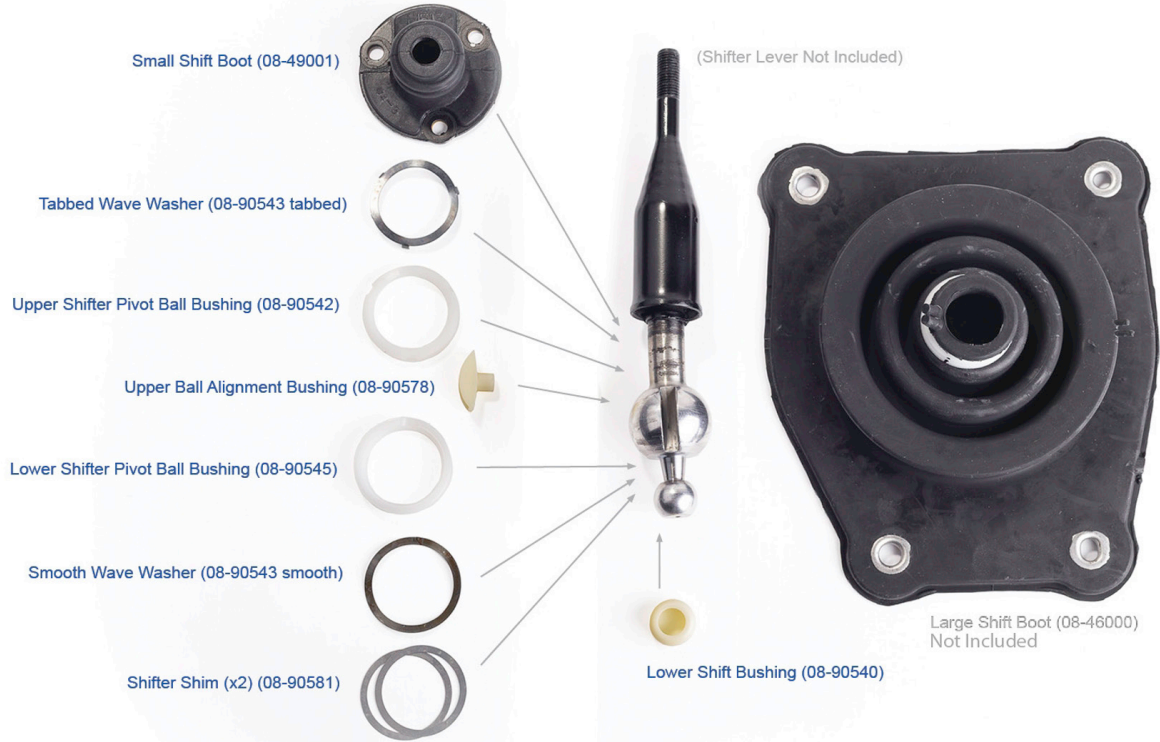

SHIFTER REBUILD KIT 08-46910

Thanks for purchasing our shifter rebuild kit. This set of instructions will serve as a guide demonstrating the assembly order of the various components of the shifter lever system. If you have any questions during installation or suggestions for improvement to the product or the instructions - please don't hesitate to call or email.

08-46910 90-93

Flyin' Miata

08-46910 93

Flyin' Miata

08-46910 94-96

Flyin' Miata

08-46910 1997

Flyin' Miata

08-46910 1999-05

Flyin' Miata

08-46910 2001-05 6S

Flyin' Miata