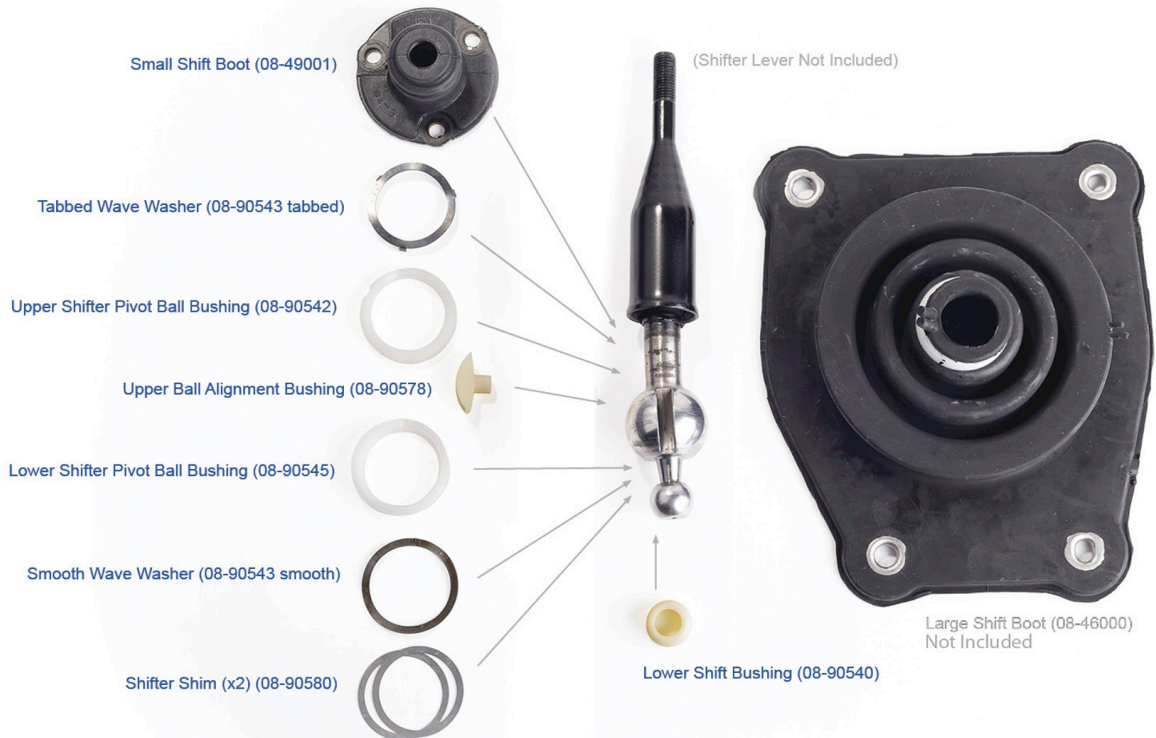

SHIFTER REBUILD KIT 08-46910

Thanks for purchasing our shifter rebuild kit. This set of instructions will serve as a guide demonstrating the assembly order of the various components of the shifter lever system. If you have any questions during installation or suggestions for improvement to the product or the instructions - please don't hesitate to call or email.

08-46910 90-93

Flyin' Miata

08-46910 93

Flyin' Miata

08-46910 94-96

Flyin' Miata

08-46910 1997

Flyin' Miata