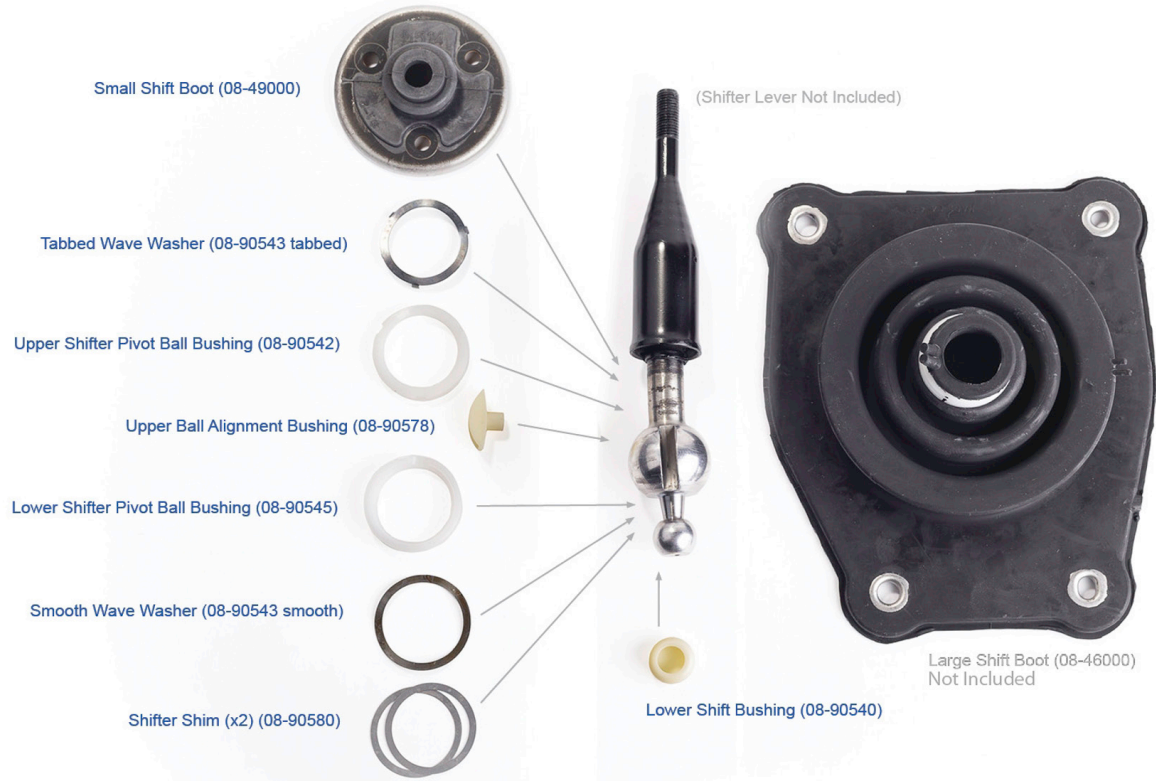

SHIFTER REBUILD KIT 08-46910

Thanks for purchasing our shifter rebuild kit. This set of instructions will serve as a guide demonstrating the assembly order of the various components of the shifter lever system. If you have any questions during installation or suggestions for improvement to the product or the instructions - please don't hesitate to call or email.

08-46910 90-93

Flyin' Miata

08-46910 93

Flyin' Miata

08-46910 94-96

Flyin' Miata

08-46910 1997

Flyin' Miata